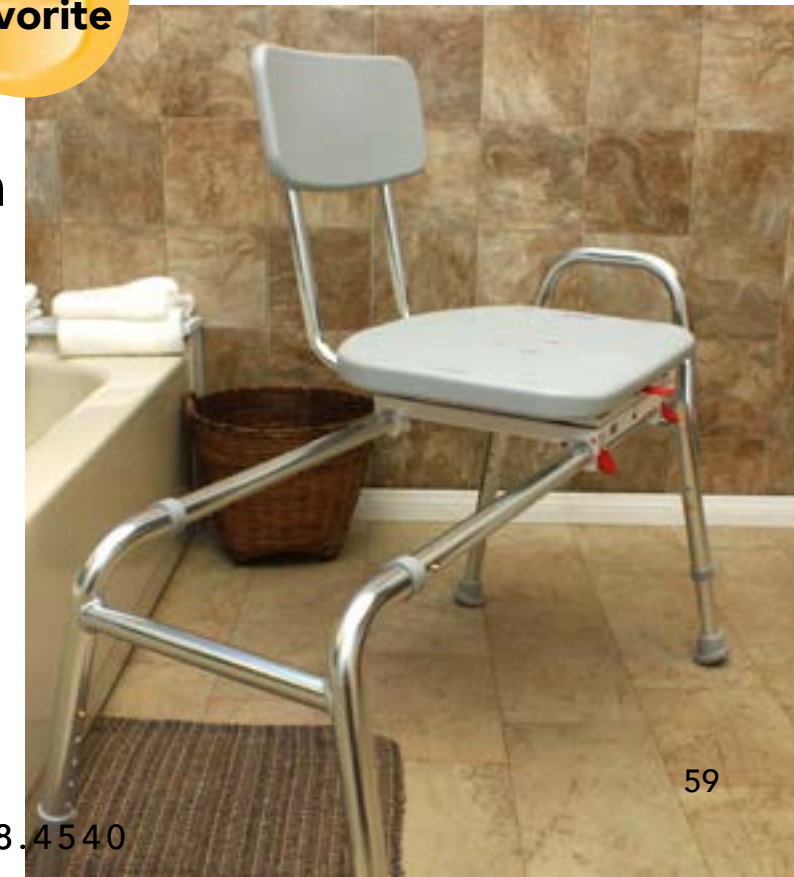

Clean Height Adjustable Shower Chair

by Etac
Weight Capacity 330 lbs

- Perfect fit over most toilets
- Large range of foot & calf support
- Base is height adjustable up to 23"
- Comes standard with four lockable casters

TubBuddy with Tilt

by SolutionBased!

Weight Capacity 350 lbs

- Tub base is height adjustable to adhere to any bathtub
- Rolling seat slides over most standard toilets
- Easily disconnect the bridge once transferred into tub
- Tilts from 0 - 30°

All-Access Bath Transfer Bench

by Platinum Health

Weight Capacity 330 lbs

- Legs are height adjustable
- Seat has drainage holes to prevent water from pooling
- Transfers can be made from the left or right
- Aluminum frame is rust proof & seat is stain resistant

Client Favorite

Swivel Sliding Transfer Bench

by Eagle Health

Weight Capacity 400 lbs

- Legs are height adjustable
- Seat has drainage holes to prevent water from pooling
- Transfers can be made from the left or right
- Aluminum frame is rust proof & seat is stain resistant